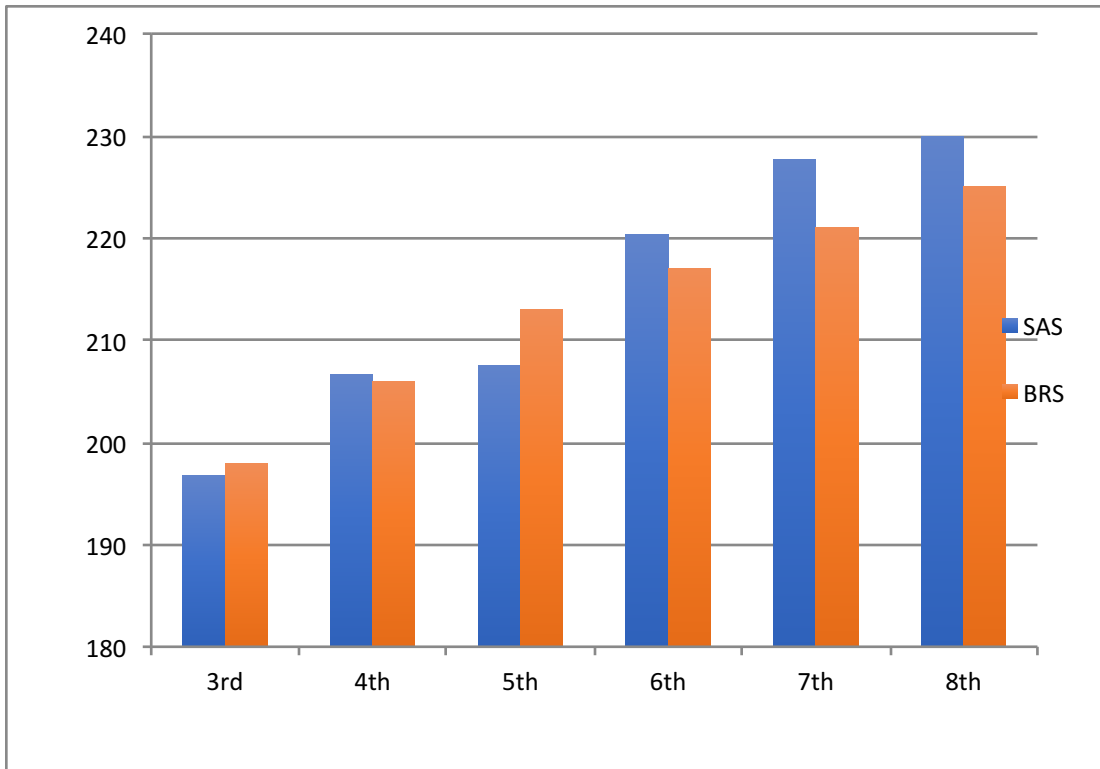

MAP- Reading SAS Compared to Top 15% of the Nation

	SAS	BRS
3rd	197.5	195
4th	206.4	203
5th	215.2	212
6th	215	218
7th	219.1	221
8th	233.1	225

SAS Students scored in the top 15% of the nation in all categories except two.